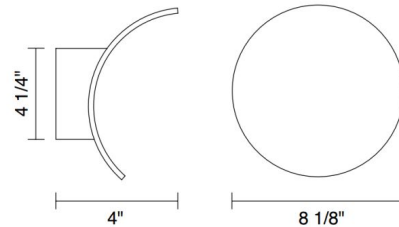

### Specifications

COLOR . . . . . N/A  
BODY FINISH . . . . . White  
WATTAGE . . . . . 21W  
DIMMER . . . . . Low Voltage Electronic  
DIMENSIONS . . . . . 8.13"W x 8.13"H x 4"D  
INTEGRATED LED MODULE . . . . . 1 x LED/21W/120V LED