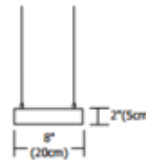

Product Number: EDG45635			
Company:		Fixture Type:	Date: Mar 17, 2018
Project:		Approved By:	

#1200LS-LYRALNG-060V1-WHSA

Fax: (773) 883-6131

Phone: 866-954-4489

Address: 1718 W. Fullerton Ave. Chicago IL 60614

www.lightology.com