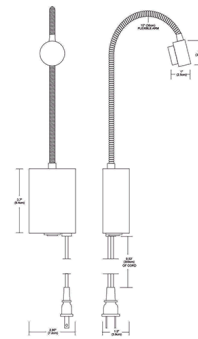

CLICK TO VIEW PRODUCT

Notes: