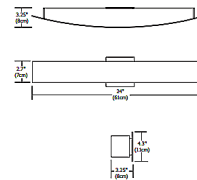

Description

Regal Fluorescent Wall Sconce features frosted white glass diffusers on both the top and the bottom of the curved metal shade, providing general bi-directional light distribution. Finish available in Chrome. Includes non-dimmable electronic ballast and one 24 watt 2G11 base 3500K compact fluorescent lamp. ETL listed. ADA compliant. 24 inch width x 2.7 inch height x 3.25 inch depth. Image shown in Satin Nickel finish.

Shown in chrome / frosted

Specifications

COLOR	Frosted
BODY FINISH	Chrome
WATTAGE	24W
DIMMER	Not Dimmable
DIMENSIONS	24"W x 2.7"H x 3.25"D
BULB INCLUDED	1 x T5/2G11/24W/120V Compact Fluorescent

CLICK TO VIEW PRODUCT