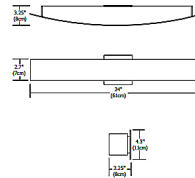

Lightology

lightology.com
866-954-4489
07-07-26

Project: _____

Company: _____

Location: _____ Fixture Type: _____

SPEC #: **RAI45654**

Approved On: _____ Approved By: _____

Regal Fluorescent Wall Light - Overstock By Raise Lighting

Description

Regal Fluorescent Wall Sconce features frosted white glass diffusers on both the top and the bottom of the curved metal shade, providing general bi-directional light distribution. Finish available in Chrome. Includes non-dimmable electronic ballast and one 24 watt 2G11 base 3500K compact fluorescent lamp. ETL listed. ADA compliant. 24 inch width x 2.7 inch height x 3.25 inch depth. Image shown in Satin Nickel finish.

Specifications

COLOR . . . . . Frosted
BODY FINISH . . . . . Chrome
WATTAGE 24W
DIMMER . . . . . Not Dimmable
DIMENSIONS . . . . . 24"W x 2.7"H x 3.25"D
BULB INCLUDED . . . . . 1 x T5/2G11/24W/120V Compact Fluorescent

Notes:

Shown in chrome / frosted

CLICK TO VIEW PRODUCT