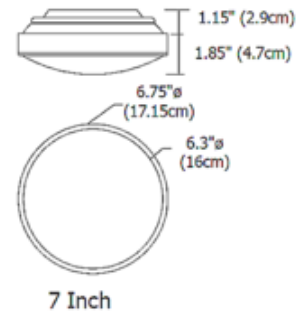

**BRAND**

Raise Lighting

**DESCRIPTION**

The Satin Halogen Ceiling Flush Mount series features frosted white glass surrounded by Satin Nickel trim. Available in a inch version. One 120 volt T3 double end halogen lamp is included.

<b>SHADE COLOR</b>	N/A
<b>BODY FINISH</b>	Satin Nickel
<b>WATTAGE</b>	200W
<b>DIMMER</b>	Standard 120V
<b>DIMENSIONS</b>	12"W x 3.6"H
<b>BULB INCLUDED</b>	
<b>LAMP</b>	1 x T3LONG/R7s (RSC)/200W/120V Halogen