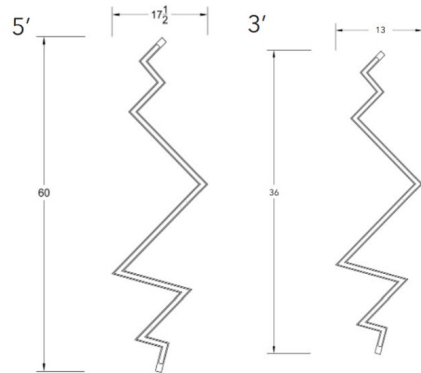

CLICK TO VIEW PRODUCT

Notes: