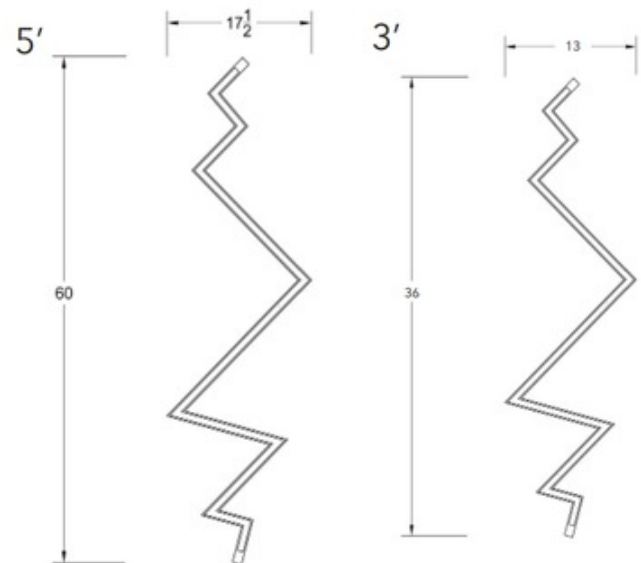

COMPANY	PROJECT	FIXTURE TYPE	APPROVED BY	DATE