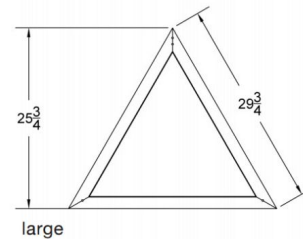

By hollis+morris

Description

The modern Triangle Pendant highlights the beauty of simple geometry. Available in two sizes in Walnut, Natural Oak, White Oak, or Black Oak. UL listed. Handmade in North America. Canopy: 7 inch diameter.

Shown in walnut

Specifications

COLOR	N/A
BODY FINISH	Walnut
WATTAGE	39W
DIMMER	Standard 120V
DIMENSIONS	15.75"W x 1"H
INTEGRATED LED MODULE	1 x LED/39W/24V LED
COUNTRY OF ORIGIN	Canada

Technical Information

PRODUCT DIMENSIONS	Cord: 144"L
LAMP COLOR	3000K

CLICK TO VIEW PRODUCT

Notes: