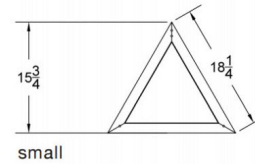

By hollis+morris

Description

The modern Triangle Pendant highlights the beauty of simple geometry. Available in two sizes in Walnut, Natural Oak, White Oak, or Black Oak. UL listed. Handmade in North America. Canopy: 7 inch diameter.

Shown in walnut

Specifications

COLOR	N/A
BODY FINISH	Walnut
WATTAGE	39W
DIMMER	Standard 120V
DIMENSIONS	15.75"W x 1"H
INTEGRATED LED MODULE	1 x LED/39W/24V LED
COUNTRY OF ORIGIN	Canada

Technical Information

PRODUCT DIMENSIONS	Cord: 144"L
LAMP COLOR	3000K

CLICK TO VIEW PRODUCT

Notes: