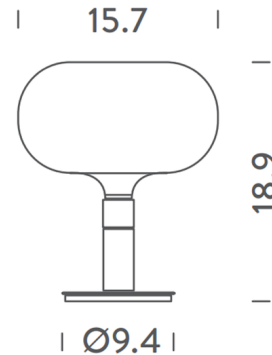

By Nemo

Description

The AM1N Table Lamp, designed by M. Albini, F. Helg, F. Albini, and A. Piva, features an onion shape opal glass diffuser atop a cylindrical base. Originally designed in 1969, AM1N encapsulates the essence of Milanese architect Franco Albini's iconic style. Dimmer located on cord.

Shown in chrome / opal

Specifications

COLOR Opal
BODY FINISH Chrome
WATTAGE 25W
DIMMER Included
DIMENSIONS 15.75"W x 18.9"H
BULB NOT INCLUDED 1 x A19/Medium (E26)/25W/120V LED
COUNTRY OF ORIGIN Italy

Technical Information

PRODUCT DIMENSIONS Cord Length: 85.2"

CLICK TO VIEW PRODUCT

Notes: