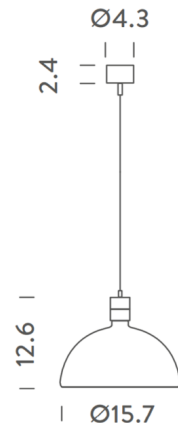

### Specifications

COLOR . . . . . Opal  
BODY FINISH . . . . . Chrome  
WATTAGE . . . . . 100W  
DIMMER . . . . . Standard 120V  
DIMENSIONS . . . . . 15.7"W x 12.6"H  
BULB NOT INCLUDED . . . . . 1 x A19/Medium (E26)/100W/120V Incandescent  
OTHER BULB OPTIONS . . . . . 1 x A19/Medium (E26)/120V LED  
COUNTRY OF ORIGIN . . . . . Italy

### Technical Information

PRODUCT DIMENSIONS . . . . . Cord Length: 98"

CLICK TO VIEW PRODUCT

Notes: