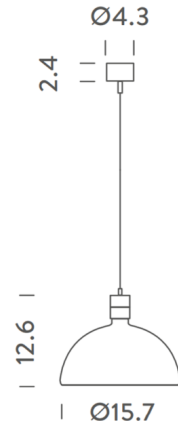

### Specifications

COLOR . . . . . Opal  
BODY FINISH . . . . . Chrome  
WATTAGE . . . . . 100W  
DIMMER . . . . . Standard 120V  
DIMENSIONS . . . . . 15.7"W x 12.6"H  
BULB NOT INCLUDED . . . . . 1 x A19/Medium (E26)/100W/120V Incandescent  
OTHER BULB OPTIONS . . . . . 1 x A19/Medium (E26)/120V LED  
COUNTRY OF ORIGIN . . . . . Italy

### Technical Information

PRODUCT DIMENSIONS . . . . . Cord Length: 98"

CLICK TO VIEW PRODUCT

Notes: