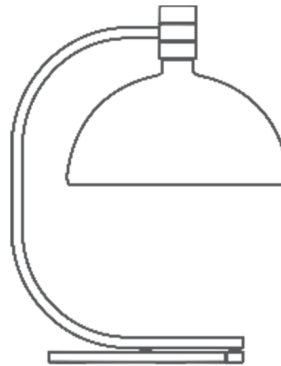

### Description

The ASIC Table Lamp features an opal glass cup shade supported by a curved frame. Place ASIC on a desk or side table to provide diffused ambient light to your space. Dimmer switch located on cable.

### Specifications

COLOR . . . . . Opal  
BODY FINISH . . . . . Chrome  
WATTAGE . . . . . 100W  
DIMMER . . . . . Included  
DIMENSIONS . . . . . 19.7"W x 25.2"H x 15.7"D  
BULB NOT INCLUDED . . . . . 1 x A19/Medium (E26)/100W/120V Incandescent  
OTHER BULB OPTIONS . . . . . 1 x A19/Medium (E26)/120V LED  
COUNTRY OF ORIGIN . . . . . Italy

Shown in chrome / opal

25.2

19.7x15.7

CLICK TO VIEW PRODUCT

Notes: