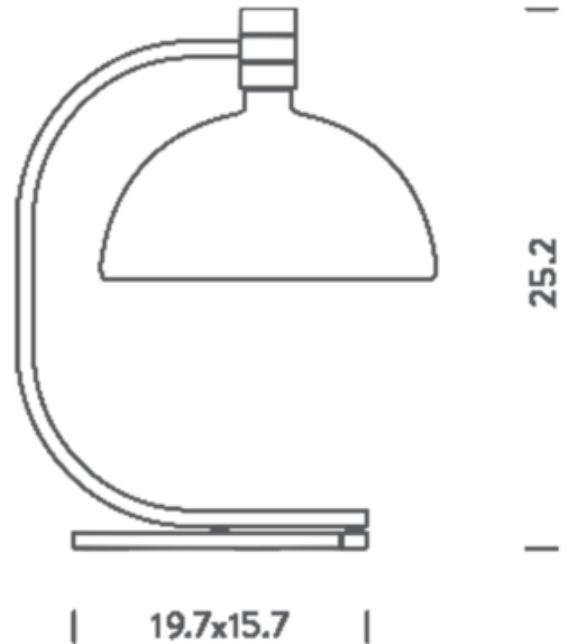

BRAND

Nemo

DESCRIPTION

The AS1C Table Lamp features an opal glass cup shade supported by a curved frame. Place AS1C on a desk or side table to provide diffused ambient light to your space. Dimmer switch located on cable.

Shown in: Chrome / Opal

SHADE COLOR	Opal
BODY FINISH	Chrome
WATTAGE	100W
DIMMER	Included
DIMENSIONS	19.7"W x 25.2"H x 15.7"D
BULB NOT INCLUDED	
LAMP	1 x A19/Medium (E26)/100W/120V Incandescent 1 x A19/Medium (E26)/120V LED