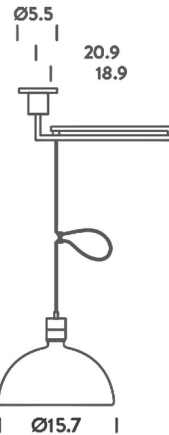

CLICK TO VIEW PRODUCT

Notes: