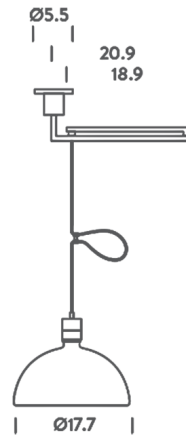

### Description

The AS41Z Pendant features a classic dome shape with the added functionality of a rotating jointed arm that allows the light to be repositioned. The length of the cord can also be easily adjusted with an included cable clamp. A Chrome or Black Chrome finish complements the pendant's design with a modern aesthetic.

### Specifications

COLOR	N/A
BODY FINISH	Chrome
WATTAGE	250W
DIMMER	Standard 120V
DIMENSIONS	17.7"W x 12.6"H x 17.7"D
BULB NOT INCLUDED	1 x A19/Medium (E26)/250W/120V Incandescent
OTHER BULB OPTIONS	1 x A19/Medium (E26)/120V LED