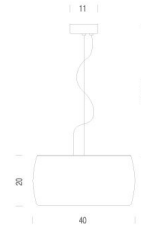

By Nemo

Description

Sirius Pendant, designed by Carlo Colombo, features an Opal triples blown glass diffuser for luminous widespread light and is finished in Satin Nickel. Six 40 watt, 120 volt JCD G9 base halogen bulbs are required, but not included. 15.75 inch width x 7.9 inch height x 78.74 inch maximum length.

Shown in satin nickel / opal

Specifications

COLOR	Opal
BODY FINISH	Satin Nickel
WATTAGE	240W
DIMMER	Standard 120V
DIMENSIONS	78.74"L x 15.75"W x 7.9"H
BULB NOT INCLUDED	6 x JCD/G9/40W/120V Halogen
COUNTRY OF ORIGIN	Italy