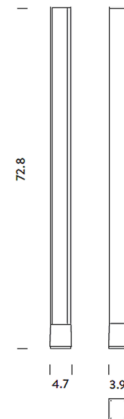

### Description

The Tru Floor Lamp features two vertical light panels that hide the light source thanks to an optical effect. Extruded aluminum structure in Matte Black, Titanium Grey, Gold, or Matte White with a diffuser in opal and transparent methacrylate. The uplight gives warm diffused flood lighting while the side light creates indirect ambient lighting. 41 watt (2125 lumens) with 16 watt uplight (1420 lumens) available in 2700K and 3000K color temperatures. Double dimming, push on board. CE listed.

### Specifications

COLOR . . . . . White  
BODY FINISH . . . . . Matte Black  
WATTAGE . . . . . 57W  
DIMMER . . . . . Included  
DIMENSIONS . . . . . 4.7"W x 72.8"H x 3.9"D  
INTEGRATED LED MODULE . . . . . 1 x LED/41W/120V LED  
INTEGRATED LED MODULE . . . . . 1 x LED/16W/120V LED  
COUNTRY OF ORIGIN . . . . . Italy

### Technical Information

PRODUCT DIMENSIONS . . . . . Cord: 129"  
COLOR RENDERING . . . . . 83 CRI  
LAMP COLOR . . . . . 3000K  
LUMENS/WATT . . . . . 86.46  
LUMINOUS FLUX . . . . . 3545 lumens

Shown in matte black / white