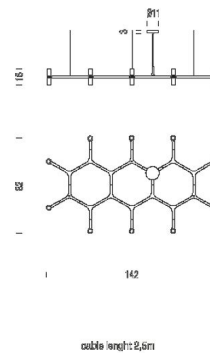

### Specifications

COLOR	Sandblasted Glass
BODY FINISH	Gold
WATTAGE	250W
DIMMER	Standard 120V
DIMENSIONS	55.9"W x 6.3"H x 32.28"D
BULB INCLUDED	10 x JCD/G9/25W/120V Halogen
COUNTRY OF ORIGIN	Italy

CLICK TO VIEW PRODUCT