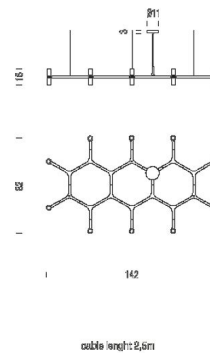

By Nemo

Description

Crown Plana Pendant is a modular structure featuring ten Sandblasted glass diffusers with a Polished Aluminum, Gold Plated, Black Plated, or painted Matte White, painted, Matte Black, or painted Gold. Optional G9 LED kit sold separately.

Shown in polished aluminum / sandblasted glass

Specifications

COLOR Sandblasted Glass
BODY FINISH Polished Aluminum
WATTAGE 250W
DIMMER Standard 120V
DIMENSIONS 55.9"W x 6.3"H x 32.28"D
BULB INCLUDED 10 x JCD/G9/25W/120V Halogen
COUNTRY OF ORIGIN Italy

Technical Information

PRODUCT DIMENSIONS Cable Length: 98" Transparent

CLICK TO VIEW PRODUCT

Notes: