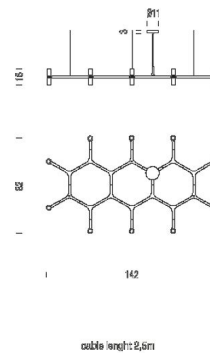

### Specifications

COLOR	Sandblasted Glass
BODY FINISH	Gold Plated
WATTAGE	250W
DIMMER	Standard 120V
DIMENSIONS	55.9"W x 6.3"H x 32.28"D
BULB INCLUDED	10 x JCD/G9/25W/120V Halogen
COUNTRY OF ORIGIN	Italy