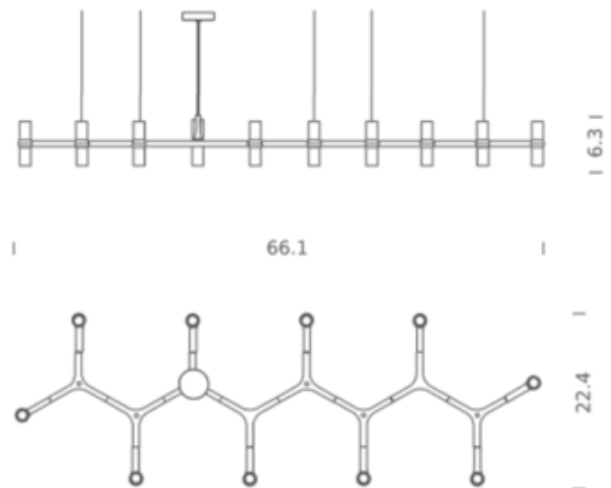

DESIGNER

Jehs + Laub

BRAND

Nemo

DESCRIPTION

Crown Plana Linea Pendant is a modular structure featuring ten Sandblasted glass diffusers with a Polished Aluminum, Gold Plated, Black Plated, or painted Matte White, painted, Matte Black, or painted Gold. Optional G9 LED kit sold separately.

Shown in: Gold / Sandblasted Glass

SHADE COLOR	Sandblasted Glass
BODY FINISH	Gold
WATTAGE	250W
DIMMER	Standard 120V
DIMENSIONS	66.1"L x 22.4"W x 6.3"H
BULB INCLUDED	
LAMP	10 x JCD/G9/25W/120V Halogen

Technical Information

PRODUCT DIMENSIONS	Adjustable Cable Length: 98"
---------------------------	------------------------------

SPEC #

NIL457374

COMPANY

PROJECT

FIXTURE TYPE

APPROVED BY

DATE