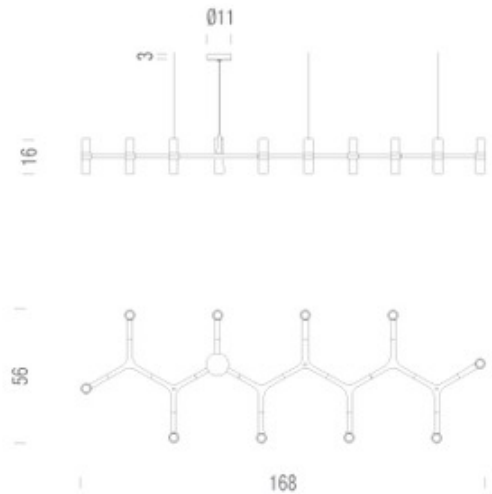

**BRAND**

Nemo

**DESCRIPTION**

Crown Plana Linea Pendant, designed by Jehs and Laub, is a modular structure featuring ten Sandblasted glass diffusers with a Polished Aluminum, Gold Plated, Black Plated, or painted Matte White, painted, Matte Black, or painted Gold. Comes with 98 inches of cable to customize length.

*Shown in: Gold / Sandblasted Glass*

<b>SHADE COLOR</b>	Sandblasted Glass
<b>BODY FINISH</b>	Gold
<b>WATTAGE</b>	250W
<b>DIMMER</b>	Standard 120V
<b>DIMENSIONS</b>	98"L x 66.1"W x 6.3"H x 22.1"D
<b>LAMP</b>	10 x JCD/G9/25W/120V Halogen

**ITEM NUMBER** NIL457374

cable lenght 2,5m

COMPANY	PROJECT	FIXTURE TYPE	APPROVED BY	DATE