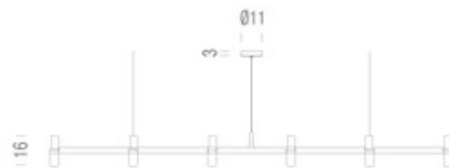

DESIGNER

Jehs + Laub

BRAND

Nemo

DESCRIPTION

Crown Plana Major Pendant is a modular structure featuring twelve Sandblasted glass diffusers with a Polished Aluminum, Gold Plated, Black Plated, or painted Matte White, painted, Matte Black, or painted Gold. Optional G9 LED kit sold separately.

Shown in: Matte Black / Sandblasted Glass

SHADE COLOR	Sandblasted Glass
BODY FINISH	Matte Black
WATTAGE	300W
DIMMER	Standard 120V
DIMENSIONS	73.2"L x 37.4"W x 6.3"H
BULB INCLUDED	
LAMP	12 x JCD/G9/25W/120V Halogen

Technical Information

PRODUCT DIMENSIONS	Cable Length: 98" Transparent
---------------------------	-------------------------------

SPEC # NIL457377

cable length 2,5m

COMPANY	PROJECT	FIXTURE TYPE	APPROVED BY	DATE