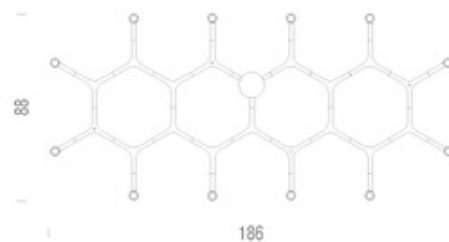

DESIGNER

Jehs + Laub

BRAND

Nemo

DESCRIPTION

Crown Plana Major Pendant is a modular structure featuring twelve Sandblasted glass diffusers with a Polished Aluminum, Gold Plated, Black Plated, or painted Matte White, painted, Matte Black, or painted Gold. Optional G9 LED kit sold separately.

Shown in: Matte Black / Sandblasted Glass

SHADE COLOR	Sandblasted Glass
BODY FINISH	Matte Black
WATTAGE	300W
DIMMER	Standard 120V
DIMENSIONS	73.2"L x 37.4"W x 6.3"H
BULB INCLUDED	
LAMP	12 x JCD/G9/25W/120V Halogen

Technical Information

PRODUCT DIMENSIONS	Cable Length: 98" Transparent
---------------------------	-------------------------------

SPEC # NIL457377

cable length 2,5m

COMPANY	PROJECT	FIXTURE TYPE	APPROVED BY	DATE