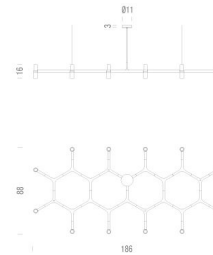

Lightology

lightology.com
866-954-4489
04-25-26

Project: _____

Company: _____

Location: _____ Fixture Type: _____

SPEC #: **NIL457377**

Approved On: _____ Approved By: _____

Crown Plana Major Pendant By Nemo

Description

Crown Plana Major Pendant is a modular structure featuring twelve Sandblasted glass diffusers with a Polished Aluminum, Gold Plated, Black Plated, or painted Matte White, painted, Matte Black, or painted Gold. Optional G9 LED kit sold separately.

Shown in matte black / sandblasted glass

Specifications

COLOR Sandblasted Glass
BODY FINISH Matte Black
WATTAGE 300W
DIMMER Standard 120V
DIMENSIONS 73.2"L x 37.4"W x 6.3"H
BULB INCLUDED 12 x JCD/G9/25W/120V Halogen
COUNTRY OF ORIGIN Italy

Technical Information

PRODUCT DIMENSIONS Cable Length: 98" Transparent

CLICK TO VIEW PRODUCT

Notes: