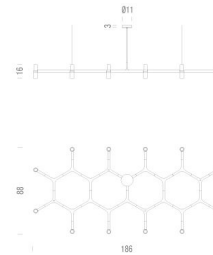

### Specifications

COLOR	Sandblasted Glass
BODY FINISH	Matte White
WATTAGE	300W
DIMMER	Standard 120V
DIMENSIONS	73.2"L x 37.4"W x 6.3"H
BULB INCLUDED	12 x JCD/G9/25W/120V Halogen
COUNTRY OF ORIGIN	Italy