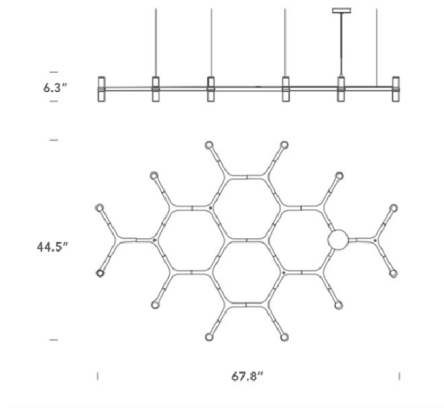

By Nemo

Description

Crown Plana Mega Pendant is a modular structure featuring twelve Sandblasted glass diffusers with a Polished Aluminum, Gold Plated, Black Plated, White, Black, or Gold. Optional G9 LED kit sold separately.

Shown in gold / sandblasted glass

Specifications

COLOR Sandblasted Glass
BODY FINISH Gold
WATTAGE 300W
DIMMER Standard 120V
DIMENSIONS 67.8\"W x 6.3\"H x 44.5\"D
BULB INCLUDED 12 x JCD/G9/25W/120V Halogen
COUNTRY OF ORIGIN Italy

Technical Information

PRODUCT DIMENSIONS Cable Length: 98\" Transparent

CLICK TO VIEW PRODUCT

Notes: