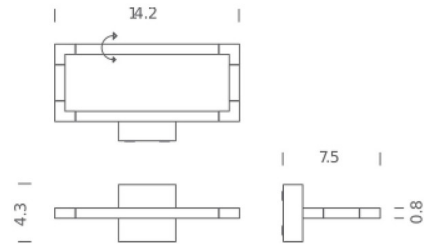

By Nemo

Description

The Spigolo Wall / Ceiling Light, designed by Studio Charlie, is a sleek modern design perfect in a variety of interior spaces. The extruded and tubular aluminum structure, connected with molded polymer joints, can rotate 360 degrees in order to produce a directional direct or indirect lighting. Available in White or Black with an Opal diffuser in 2700K or 3000K color temperature options.

Shown in black

Specifications

COLOR N/A
BODY FINISH Black
WATTAGE 20W
DIMMER Standard 120V
DIMENSIONS 14.2"W x 4.3"H x 7.5"D
INTEGRATED LED MODULE 1 x LED/20W/120V LED
COUNTRY OF ORIGIN Italy

Technical Information