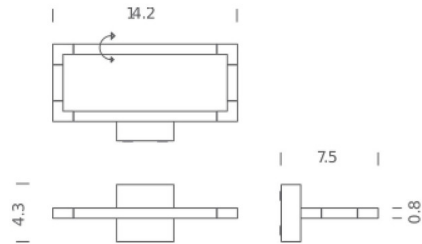

Specifications

COLOR . . . . . N/A
BODY FINISH . . . . . Black
WATTAGE 20W
DIMMER . . . . . Standard 120V
DIMENSIONS . . . . . 14.2"W x 4.3"H x 7.5"D
INTEGRATED LED MODULE . . . . . 1 x LED/20W/120V LED
COUNTRY OF ORIGIN . . . . . Italy

Technical Information

COLOR RENDERING . . . . . 83 CRI
LAMP COLOR 3000K
LUMENS/WATT 37.00
LUMINOUS FLUX . . . . . 740 lumens

CLICK TO VIEW PRODUCT

Notes: