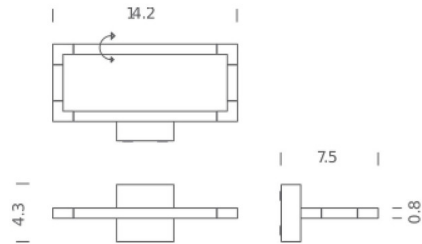

### Specifications

COLOR . . . . . N/A  
BODY FINISH . . . . . Black  
WATTAGE . . . . . 20W  
DIMMER . . . . . Standard 120V  
DIMENSIONS . . . . . 14.2"W x 4.3"H x 7.5"D  
INTEGRATED LED MODULE . . . . . 1 x LED/20W/120V LED  
COUNTRY OF ORIGIN . . . . . Italy