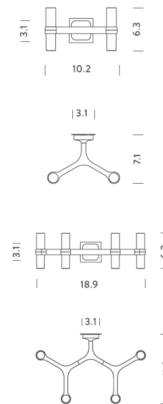

Lightology

lightology.com
866-954-4489
04-25-26

Project: _____
 Company: _____
 Location: _____ Fixture Type: _____
 SPEC #: **NIL457406**
 Approved On: _____ Approved By: _____

Crown Wall Sconce By Nemo

Description

The Crown Wall Sconce adds a clean decorative touch to your interior space. The modular structure features two or four Sandblasted glass diffusers, casting warm shadows across your room. Available in two sizes. Optional G9 LED available, sold separately. Note: Includes square cover plate for US junction box.

Shown in black / sandblasted glass

Specifications

COLOR	Sandblasted Glass
BODY FINISH	Black
WATTAGE	120W
DIMMER	Standard 120V
DIMENSIONS	10.2"W x 6.3"H x 7.1"D
BULB INCLUDED	2 x JCD/G9/60W/120V Halogen
COUNTRY OF ORIGIN	Italy