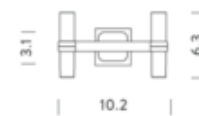

COMPANY

PROJECT

FIXTURE TYPE

APPROVED BY

DATE