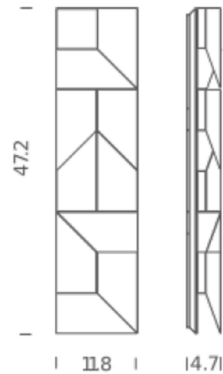

By Nemo

Description

Wall Shadows Long Wall Light, designed by Charles Kalpakian, in Matte White is a unique geometric shape, perfect in any room. May be mounted horizontally or vertically.

Shown in white

Specifications

COLOR N/A
BODY FINISH White
WATTAGE 30W
DIMMER 0-10V
DIMENSIONS 11.81"W x 47.24"H x 4.72"D
INTEGRATED LED MODULE 1 x LED/30W/120V LED
COUNTRY OF ORIGIN Italy

Technical Information

COLOR RENDERING 80 CRI
LAMP COLOR 3000K
LUMENS/WATT 35.00
LUMINOUS FLUX 1050 lumens