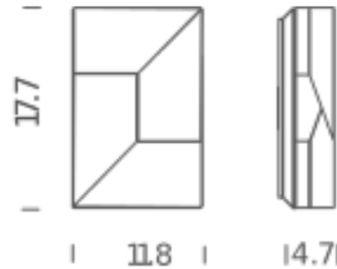

### Specifications

COLOR . . . . . N/A  
BODY FINISH . . . . . White  
WATTAGE . . . . . 11W  
DIMMER . . . . . 0-10V  
DIMENSIONS . . . . . 11.81"W x 17.72"H x 4.72"D  
INTEGRATED LED MODULE . . . . . 1 x LED/11W/120V LED  
COUNTRY OF ORIGIN . . . . . Italy