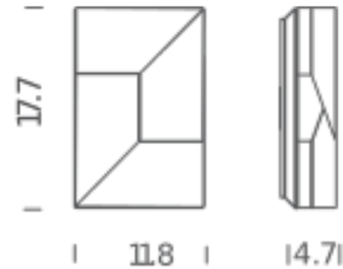

### Specifications

COLOR . . . . . N/A  
BODY FINISH . . . . . White  
WATTAGE . . . . . 11W  
DIMMER . . . . . 0-10V  
DIMENSIONS . . . . . 11.81"W x 17.72"H x 4.72"D  
INTEGRATED LED MODULE . . . . . 1 x LED/11W/120V LED  
COUNTRY OF ORIGIN . . . . . Italy