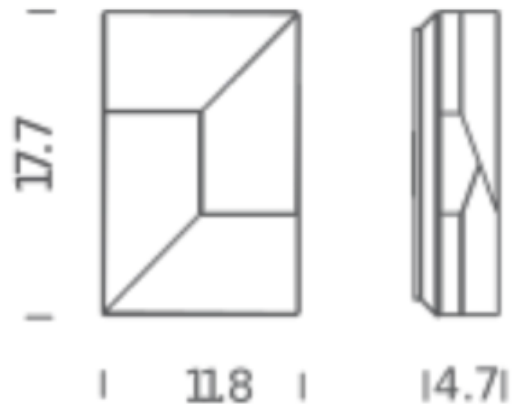

COMPANY

PROJECT

FIXTURE TYPE

APPROVED BY

DATE