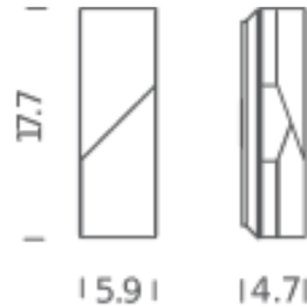

### Description

Wall Shadows Petit Wall Light, designed by Charles Kalpakian, features a unique geometric shape, perfect in any room. Laser cut aluminum painted in Matte White. May be mounted horizontally or vertically.

### Specifications

COLOR	N/A
BODY FINISH	White
WATTAGE	8W
DIMMER	0-10V
DIMENSIONS	5.9"W x 17.72"H x 4.72"D
INTEGRATED LED MODULE	1 x LED/8W/120V LED
COUNTRY OF ORIGIN	Italy