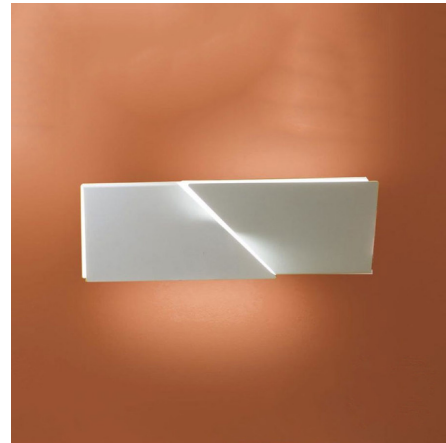

## Wall Shadows Petit Wall Light

By Nemo

### Description

Wall Shadows Petit Wall Light, designed by Charles Kalpakian, features a unique geometric shape, perfect in any room. Laser cut aluminum painted in Matte White. May be mounted horizontally or vertically.

Shown in white