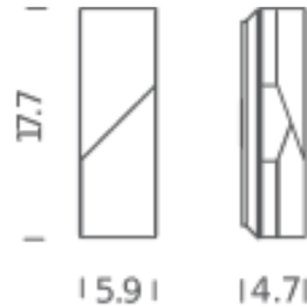

### Description

Wall Shadows Petit Wall Light, designed by Charles Kalpakian, features a unique geometric shape, perfect in any room. Laser cut aluminum painted in Matte White. May be mounted horizontally or vertically.

### Specifications

COLOR . . . . . N/A  
BODY FINISH . . . . . White  
WATTAGE . . . . . 8W  
DIMMER . . . . . 0-10V  
DIMENSIONS . . . . . 5.9"W x 17.72"H x 4.72"D  
INTEGRATED LED MODULE . . . . . 1 x LED/8W/120V LED  
COUNTRY OF ORIGIN . . . . . Italy