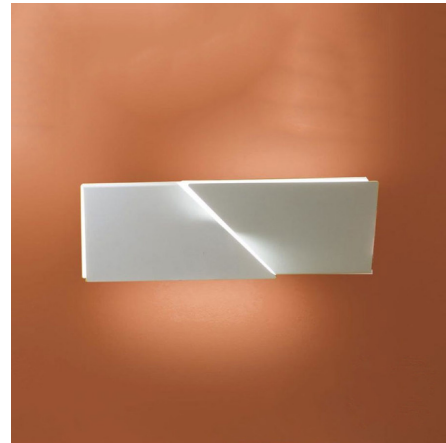

## Wall Shadows Petit Wall Light

By Nemo

### Description

Wall Shadows Petit Wall Light, designed by Charles Kalpakian, features a unique geometric shape, perfect in any room. Laser cut aluminum painted in Matte White. May be mounted horizontally or vertically.

Shown in white

### Specifications

COLOR	N/A
BODY FINISH	White
WATTAGE	8W
DIMMER	0-10V
DIMENSIONS	5.9"W x 17.72"H x 4.72"D
INTEGRATED LED MODULE	1 x LED/8W/120V LED
COUNTRY OF ORIGIN	Italy