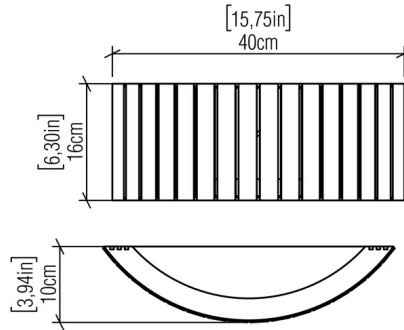

By Accord Iluminacao

Description

The Slatted Horizontal Wall Sconce blends clean lines with a touch of outdoor charm, perfect for elevating any interior space. The curved, slatted body, crafted from Natural Wood Veneer, encases a White Acrylic diffuser that casts soft, warm light and gentle shadows throughout the room. Note: Integrated LED option is dimmable with Triac (standard), Low Voltage Electronic, or 0-10V Dimmers, sold separately. Charcoal and Organic White options are only available with the integrated LED.

Shown in american walnut / white acrylic

Specifications

COLOR	White Acrylic
BODY FINISH	American Walnut
WATTAGE	34W
DIMMER	Standard 120V
DIMENSIONS	15.75"W x 6.3"H x 3.9"D
BULB NOT INCLUDED	2 x A19/Medium (E26)/17W/120V LED
OTHER BULB OPTIONS	2 x A19/Medium (E26)/120V Incandescent
COUNTRY OF ORIGIN	Brazil