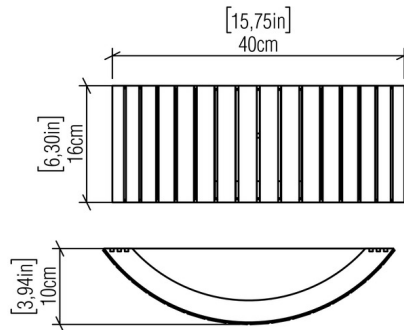

## Ripado Horizontal Wall Sconce

By Accord Iluminacao

### Specifications

COLOR	White Acrylic
BODY FINISH	American Walnut
WATTAGE	34W
DIMMER	Standard 120V
DIMENSIONS	15.75"W x 6.3"H x 3.9"D
BULB NOT INCLUDED	2 x A19/Medium (E26)/17W/120V LED
OTHER BULB OPTIONS	2 x A19/Medium (E26)/120V Incandescent
COUNTRY OF ORIGIN	Brazil