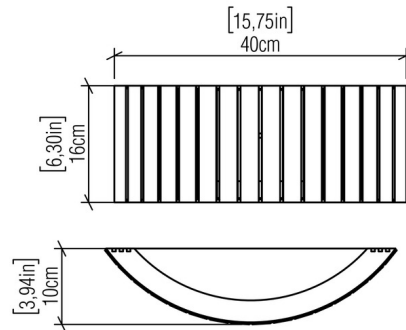

By Accord Iluminacao

Description

The Slatted Horizontal Wall Sconce brings a clean outdoor vibe to a variety of interior spaces. The woody feel of this piece will blend in styles from farmhouse to contemporary. The curved slatted Natural Wood Veneer frame surrounds a White Acrylic diffuser.

Shown in american walnut / white acrylic

Specifications

COLOR	White Acrylic
BODY FINISH	American Walnut
WATTAGE	34W
DIMMER	Standard 120V
DIMENSIONS	15.75"W x 6.3"H x 3.9"D
BULB NOT INCLUDED	2 x A19/Medium (E26)/17W/120V LED
OTHER BULB OPTIONS	2 x A19/Medium (E26)/120V Incandescent
COUNTRY OF ORIGIN	Brazil