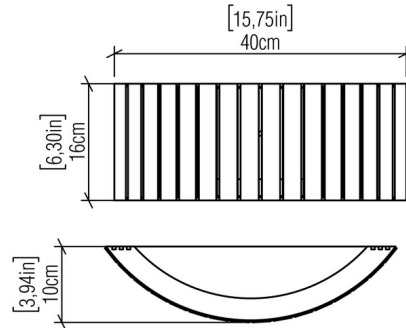

Description

The Slatted Horizontal Wall Sconce blends clean lines with a touch of outdoor charm, perfect for elevating any interior space. The curved, slatted body, crafted from Natural Wood Veneer, encases a White Acrylic diffuser that casts soft, warm light and gentle shadows throughout the room. Note: Integrated LED option is dimmable with Triac (standard), Low Voltage Electronic, or 0-10V Dimmers, sold separately. Charcoal and Organic White options are only available with the integrated LED.

Shown in american walnut / white acrylic

Specifications

COLOR	White Acrylic
BODY FINISH	American Walnut
WATTAGE	34W
DIMMER	Standard 120V
DIMENSIONS	15.75"W x 6.3"H x 3.9"D
BULB NOT INCLUDED	2 x A19/Medium (E26)/17W/120V LED
OTHER BULB OPTIONS	2 x A19/Medium (E26)/120V Incandescent
COUNTRY OF ORIGIN	Brazil