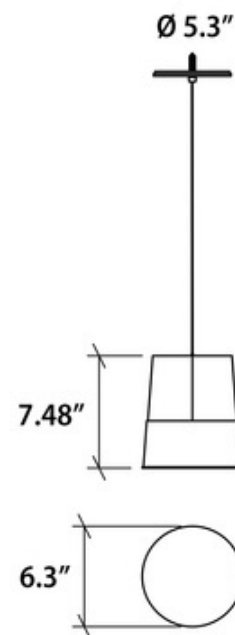

DESIGNER

Bruno Felipe

BRAND

Accord Iluminacao

DESCRIPTION

The Conical Overlay Pendant features a round Natural Wood Veneer body with an overlapping White Acrylic diffuser. Note: Cord color varies by finish and may not be as shown. Please refer to Preset Cable Options image.

Shown in: American Walnut / White

SHADE COLOR	White
BODY FINISH	American Walnut
WATTAGE	N/A
DIMMER	Standard 120V
DIMENSIONS	6.3"W x 7.48"H
BULB NOT INCLUDED	
LAMP	1 x A19/Medium (E26)/120V LED

Technical Information

PRODUCT DIMENSIONS	Adjustable Cord Length: 63"
---------------------------	-----------------------------

SPEC # ACO457548

COMPANY	PROJECT	FIXTURE TYPE	APPROVED BY	DATE