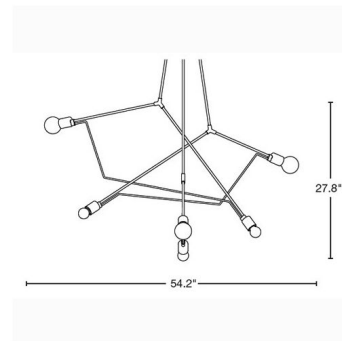

Description

The Divergence Outdoor Pendant brings all eyes to this focal point in your exterior area. The edgy arms cast a warm glow of light across your space. Canopy: 5.5 inch diameter. Coastal Outdoor finishes are specifically formulated to resist some of the harshest environmental conditions. Handcrafted to order by skilled artisans in Vermont, USA. Limited lifetime warranty when installed in a residential setting.

Shown in coastal dark smoke

Specifications

COLOR	N/A
BODY FINISH	Coastal Dark Smoke
WATTAGE	48W
DIMMER	Standard 120V
DIMENSIONS	54.2"W x 27.8"H
BULB NOT INCLUDED	6 x G40/Medium (E26)/8W/120V LED
OTHER BULB OPTIONS	6 x G40/Medium (E26)/60W/120V Incandescent
COUNTRY OF ORIGIN	United States

Technical Information

PRODUCT DIMENSIONS Min/Max Adjustable Length: 42.8" - 54.3"

CLICK TO VIEW PRODUCT

Notes: