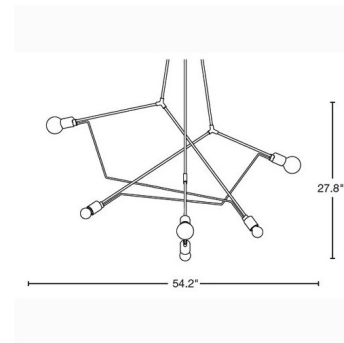

### Description

The Divergence Outdoor Pendant brings all eyes to this focal point in your exterior area. The edgy arms cast a warm glow of light across your space. Canopy: 5.5 inch diameter. Coastal Outdoor finishes are specifically formulated to resist some of the harshest environmental conditions. Handcrafted to order by skilled artisans in Vermont, USA. Limited lifetime warranty when installed in a residential setting.

### Specifications

COLOR	N/A
BODY FINISH	Coastal Dark Smoke
WATTAGE	48W
DIMMER	Standard 120V
DIMENSIONS	54.2"W x 27.8"H
BULB NOT INCLUDED	6 x G40/Medium (E26)/8W/120V LED
OTHER BULB OPTIONS	6 x G40/Medium (E26)/60W/120V Incandescent
COUNTRY OF ORIGIN	United States

### Technical Information

PRODUCT DIMENSIONS . . . . . Min/Max Adjustable Length: 42.8" - 54.3"

CLICK TO VIEW PRODUCT

Notes: