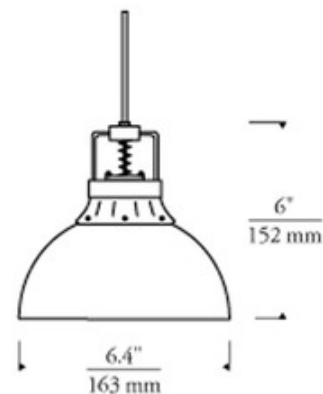

BRAND

Visual Comfort Modern

DESCRIPTION

Mini Cargo Solid Freejack Pendant features an industrial-inspired dome-shaped metal shade. Compatible for use with 1-circuit Monorail track system or Freejack canopy. Includes 12 volt, 50 watt GU5.3 MR16 halogen lamp. Supplied with six feet of field-cutttable suspension cable and a Freejack connector. Freejack canopy required if used as a monopoint, sold separately. LED canopy compatible with both halogen and LED lamp options. Dimmer type dependent on system transformer (low voltage magnetic or electronic).

SHADE COLOR	N/A
BODY FINISH	Satin Nickel
WATTAGE	50W
DIMMER	Dimmable
DIMENSIONS	78"L x 6.4"W x 6"H
BULB INCLUDED	
LAMP	1 x MR16/GU5.3 (bipin)/50W/12V Halogen 1 x MR16/GU5.3 (bipin)/12V LED

SPEC # TLG45804