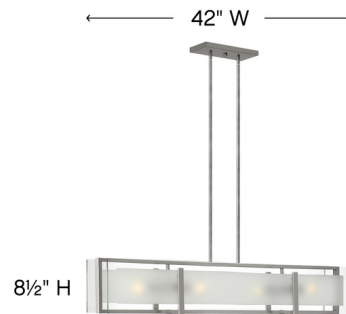

By Hinkley Lighting

Description

The contemporary Latitude Linear Chandelier features a minimalist design. Slim glass panels with rectangular etching are complemented by a sleek, architectural frame. Available in Brushed Nickel or Oil Rubbed Bronze. Four 100 watt max 120 volt medium base bulbs are required, but not included. 42 inch width x 8.5 inch height x 8 inch depth x 49.5 inch maximum length. Includes four 6 inch and four 12 inch downrods. UL listed.

Shown in brushed nickel / clear

Specifications

COLOR	Clear
BODY FINISH	Brushed Nickel
WATTAGE	400W
DIMMER	Standard 120V
DIMENSIONS	42"L x 8"W x 8.5"H
BULB NOT INCLUDED	4 x A19/Medium (E26)/100W/120V Incandescent
COUNTRY OF ORIGIN	China