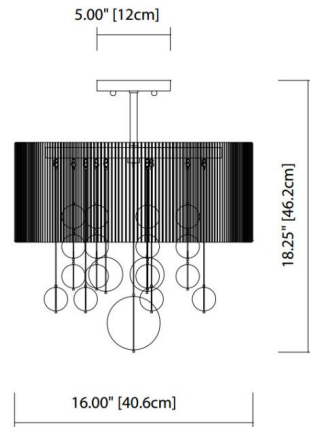

Description

Imbuia Semi Flush Ceiling Light features a Chrome finish with a White string shade and clear blown glass bubbles suspended beneath. Three 40 watt 120 volt G9 base halogen bulbs are included. 16 inch width x 18.25 inch height. ETL listed.

Specifications

COLOR	White
BODY FINISH	Chrome
WATTAGE	120W
DIMMER	Standard 120V
DIMENSIONS	16"W x 18.25"H x 5"D
BULB INCLUDED	3 x JCD/G9/40W/120V Halogen

Shown in chrome / white

CLICK TO VIEW PRODUCT

Notes: