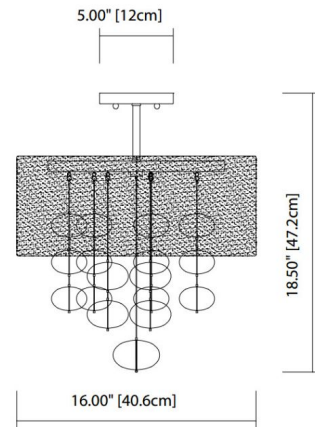

### Description

Piatt Semi Flush Ceiling Light features a Chrome finish with a White hardback shade and clear blown glass bubbles suspended beneath. Three 40 watt 120 volt G9 base halogen bulbs are included. 16 inch width x 18.5 inch height. ETL listed.

### Specifications

COLOR	White
BODY FINISH	Chrome
WATTAGE	120W
DIMMER	Standard 120V
DIMENSIONS	16"W x 18.5"H x 5"D
BULB INCLUDED	3 x JCD/G9/40W/120V Halogen

CLICK TO VIEW PRODUCT

Notes: