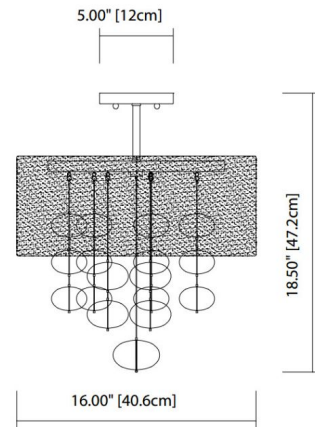

By Elan

Description

Piatt Semi Flush Ceiling Light features a Chrome finish with a White hardback shade and clear blown glass bubbles suspended beneath. Three 40 watt 120 volt G9 base halogen bulbs are included. 16 inch width x 18.5 inch height. ETL listed.

Shown in chrome / white

Specifications

COLOR	White
BODY FINISH	Chrome
WATTAGE	120W
DIMMER	Standard 120V
DIMENSIONS	16"W x 18.5"H x 5"D
BULB INCLUDED	3 x JCD/G9/40W/120V Halogen

CLICK TO VIEW PRODUCT

Notes: