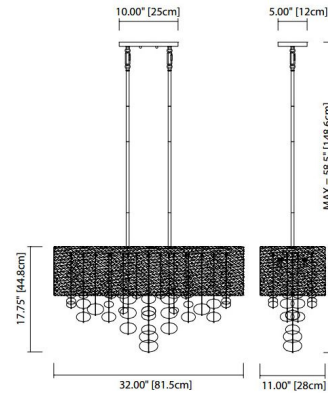

By Elan

Description

Piatt Rectangular Pendant features a Chrome finish with a White hardback shade and clear blown glass bubbles suspended beneath. Six 40 watt 120 volt G9 base halogen bulbs are included. 32 inch width x 17.75 inch height x 11 inch depth x 58.5 inch maximum length. ETL listed.

Shown in chrome / white

Specifications

COLOR	White
BODY FINISH	Chrome
WATTAGE	240W
DIMMER	Standard 120V
DIMENSIONS	58.5"L x 32"W x 17.75"H x 11"D
BULB INCLUDED	6 x JCD/G9/40W/120V Halogen

CLICK TO VIEW PRODUCT