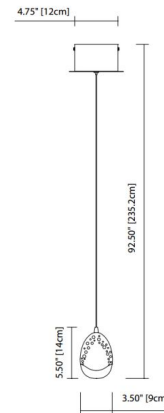

Shown in chrome / crystal

CLICK TO VIEW PRODUCT

Notes: