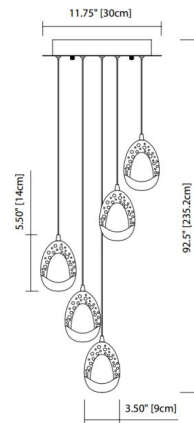

Shown in chrome / crystal

CLICK TO VIEW PRODUCT

Notes: