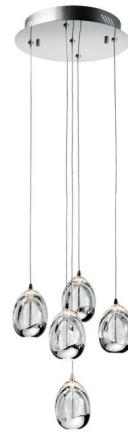

Lightology

lightology.com
866-954-4489
05-17-26

Project: _____

Company: _____

Location: _____ Fixture Type: _____

SPEC #: **ELN460242**

Approved On: _____ Approved By: _____

Lavinia Multi Light Pendant

By Elan

Description

The Lavinia Multi Light Pendant features a Chrome finish with K9 bubble crystal diffusers. Integrated 20.4 watt 120 volt 80CRI, 3200K LED light source. 11.75 inch width x 5.5 inch height x 92.5 inch maximum length. ETL listed.

Specifications

COLOR . . . . . Crystal
BODY FINISH . . . . . Chrome
WATTAGE 102W
DIMMER . . . . . Low Voltage Electronic
DIMENSIONS . . . . . 92.5"L x 11.75"W x 5.5"H
INTEGRATED LED MODULE . . . . . 5 x LED/20.4W/120V LED

Technical Information

COLOR RENDERING . . . . . 80 CRI
LAMP COLOR 3200K
LUMENS/WATT 65.83
LUMINOUS FLUX . . . . . 1343 lumens