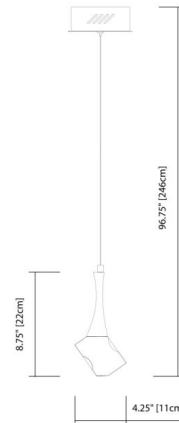

By Elan

Description

The Rockne Mini Pendant features a gleaming K9 Crystal diffuser with a Chrome finish. ETL listed.

Specifications

COLOR	Crystal
BODY FINISH	Chrome
WATTAGE	5W
DIMMER	Low Voltage Electronic
DIMENSIONS	95"L x 4.25"W x 8.75"H
INTEGRATED LED MODULE	1 x LED/5W/120V LED

Technical Information

PRODUCT DIMENSIONS	Max Overall Length: 95"
COLOR RENDERING	.80 CRI
LAMP COLOR	3200K
LUMENS/WATT	76.80
LUMINOUS FLUX	384 lumens

Shown in chrome / crystal

CLICK TO VIEW PRODUCT

Notes: