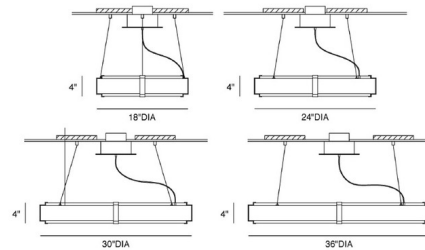

Description

The Aura Pendant, designed by Ridgely Studio Works, emits an elegant glow that is diffused by a satin White acrylic inner ring. The outer ring is composed in Brushed Brass, Polished Nickel, Blackened Steel, or Satin Nickel finishes. One 14/18/23/28 watt 1757/2347/2937/ lumens 12 volt 3000K 80CRI LED strip is included. Comes with 4 feet of field cuttable cord. UL and CSA listed.

Shown in brushed brass / white

Specifications

COLOR	White
BODY FINISH	Brushed Brass
WATTAGE	14W
DIMMER	Low Voltage Electronic
DIMENSIONS	52\"/>
INTEGRATED LED MODULE	1 x LED/14W/24V LED
COUNTRY OF ORIGIN	Canada