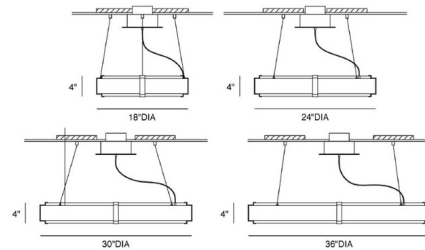

Specifications

COLOR	White
BODY FINISH	Brushed Brass
WATTAGE	14W
DIMMER	Low Voltage Electronic
DIMENSIONS	52\"/>
INTEGRATED LED MODULE	1 x LED/14W/24V LED
COUNTRY OF ORIGIN	Canada

CLICK TO VIEW PRODUCT

Notes: