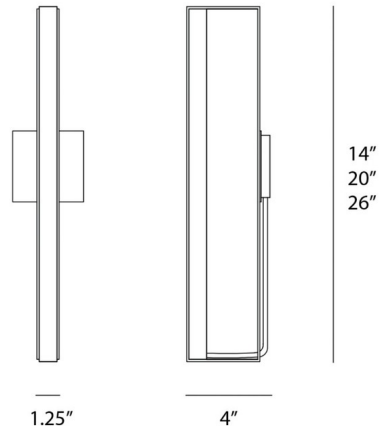

## Bar Wall Light

By Ridgely Studio Works

### Description

Bar Wall Light, designed by Ridgely Studio Works, is a simplistic elegant addition to any room in your home. The glow from the inside diffuser washes your area beautifully. Built from cold rolled steel in Brushed Brass, Blackened Steel, Satin Nickel, Gloss White, Blackened Bronze, or Polished Nickel finishes. Available in small, medium, and large sizes. ADA compliant. CSA listed. ETL listed.

### Specifications

COLOR	N/A
BODY FINISH	Blackened Steel
WATTAGE	3W
DIMMER	Standard 120V
DIMENSIONS	5"W x 14"H x 4"D
INTEGRATED LED MODULE	1 x LED/3W/120V LED
COUNTRY OF ORIGIN	Canada

CLICK TO VIEW PRODUCT