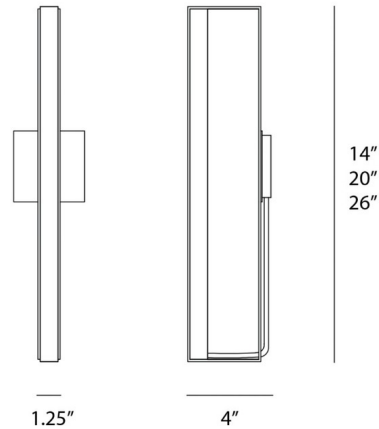

## Bar Wall Light

By Ridgely Studio Works

### Description

Bar Wall Light, designed by Ridgely Studio Works, is a simplistic elegant addition to any room in your home. The glow from the inside diffuser washes your area beautifully. Built from cold rolled steel in Brushed Brass, Blackened Steel, Satin Nickel, Gloss White, Blackened Bronze, or Polished Nickel finishes. Available in small, medium, and large sizes. ADA compliant. CSA listed. ETL listed.

### Specifications

COLOR	N/A
BODY FINISH	Satin Nickel
WATTAGE	4W
DIMMER	Standard 120V
DIMENSIONS	5"W x 20"H x 4"D
INTEGRATED LED MODULE	1 x LED/4W/120V LED
COUNTRY OF ORIGIN	Canada

CLICK TO VIEW PRODUCT