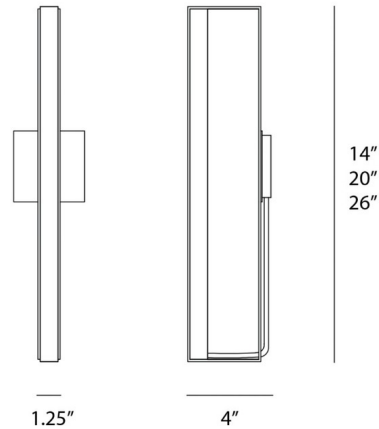

## Bar Wall Light

By Ridgely Studio Works

### Description

Bar Wall Light, designed by Ridgely Studio Works, is a simplistic elegant addition to any room in your home. The glow from the inside diffuser washes your area beautifully. Built from cold rolled steel in Brushed Brass, Blackened Steel, Satin Nickel, Gloss White, Blackened Bronze, or Polished Nickel finishes. Available in small, medium, and large sizes. ADA compliant. CSA listed. ETL listed.

### Specifications

COLOR	N/A
BODY FINISH	Satin Nickel
WATTAGE	5W
DIMMER	Standard 120V
DIMENSIONS	5"W x 26"H x 4"D
INTEGRATED LED MODULE	1 x LED/5W/120V LED
COUNTRY OF ORIGIN	Canada

CLICK TO VIEW PRODUCT