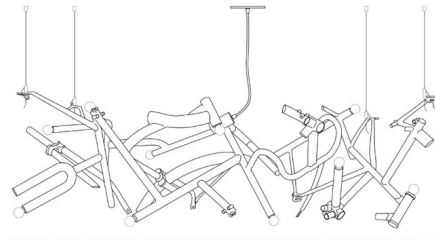

## Bicycle Linear Chandelier

By Ridgely Studio Works

### Description

Bicycle Linear Chandelier, designed by Ridgely Studio Works, is composed of reclaimed bicycle frames welded together to create this dynamic and cool fixture. Available in White, Various Reclaimed Colors, Black or Gunmetal Grey with a Black or White cord and canopy. Ten 60 watt, 120 volt G12 Candelabra incandescent bulbs are required, but not included. Comes with 4 feet of field cuttable cable. UL and CSA listed. 60 inch width x 18 inch height x 24 inch depth x 48 inch length.

NO PHOTO  
AVAILABLE

Shown in

60"L x 24"W  
16-18"H

### Specifications

COLOR . . . . . Black  
BODY FINISH . . . . . Reclaimed  
WATTAGE . . . . . 600W  
DIMMER . . . . . Standard 120V  
DIMENSIONS . . . . . 48"L x 60"W x 18"H x 24"D  
BULB NOT INCLUDED . . . . . 10 x G12/Candelabra (E12)/60W/120V Incandescent  
COUNTRY OF ORIGIN . . . . . Canada