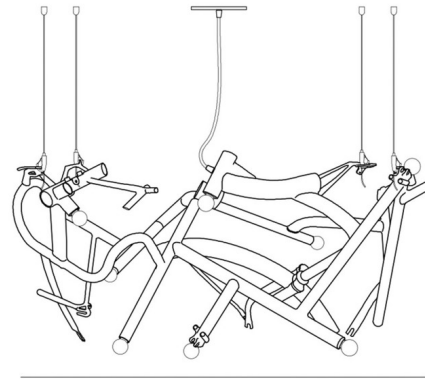

By Ridgely Studio Works

Description

Bicycle Round Chandelier, designed by Ridgely Studio Works, is composed of reclaimed bicycle frames welded together to create this dynamic and cool fixture. Available in Multicolor - which is a variety of different colored frame pieces, Black, Gunmetal Grey, White, Bronze, or Red with a Black or White cord and canopy. Eight 60 watt, 120 volt G12 Candelabra incandescent bulbs are required, but not included. Comes with 4 feet of field cuttable cable. UL and CSA listed. 36 inch width x 18 inch height x 48 inch length.

Shown in reclaimed / white

36"DIA
16-18"H

Specifications

COLOR	White
BODY FINISH	Reclaimed
WATTAGE	480W
DIMMER	Standard 120V
DIMENSIONS	48"L x 36"W x 18"H
BULB NOT INCLUDED	8 x G12/Candelabra (E12)/60W/120V Incandescent
COUNTRY OF ORIGIN	Canada