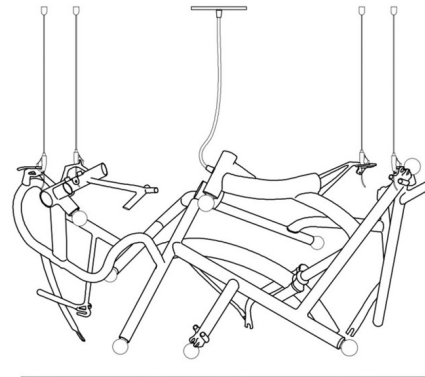

By Ridgely Studio Works

Description

Bicycle Round Chandelier, designed by Ridgely Studio Works, is composed of reclaimed bicycle frames welded together to create this dynamic and cool fixture. Available in Multicolor - which is a variety of different colored frame pieces, Black, Gunmetal Grey, White, Bronze, or Red with a Black or White cord and canopy. Eight 60 watt, 120 volt G12 Candelabra incandescent bulbs are required, but not included. Comes with 4 feet of field cuttable cable. UL and CSA listed. 36 inch width x 18 inch height x 48 inch length.

Shown in reclaimed / white

36"DIA
16-18"H

Specifications

COLOR	White
BODY FINISH	Reclaimed
WATTAGE	480W
DIMMER	Standard 120V
DIMENSIONS	48"L x 36"W x 18"H
BULB NOT INCLUDED	8 x G12/Candelabra (E12)/60W/120V Incandescent
COUNTRY OF ORIGIN	Canada