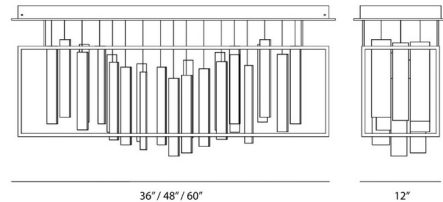

By Ridgely Studio Works

Description

Movimento Linear Chandelier, designed by Ridgely Studio Works, is composed of hand cut White Art glass panels with a Brushed Steel, Polished Nickel or a Satin Nickel finish. The illusion of floating glass gives the fixture a whimsical feel. Canopy comes in White. Available in small, medium, and large sizes. Fixed length. CSA listed. ETL listed.

Shown in brushed steel / white art

Specifications

COLOR	White Art
BODY FINISH	Brushed Steel
WATTAGE	9W
DIMMER	Low Voltage Electronic
DIMENSIONS	36"W x 14.75"H x 12"D
INTEGRATED LED MODULE	3 x LED/3W/120V LED
COUNTRY OF ORIGIN	Canada