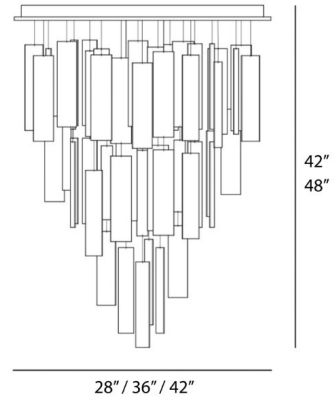

By Ridgely Studio Works

Description

Movimento Round Chandelier, designed by Ridgely Studio Works, is composed of hand cut White Art glass panels with Brushed Steel or Polished Steel edges. The illusion of floating glass give the fixture a whimsical feel. Canopy comes in white. Available in small, medium, and large sizes. Fixed length. CSA listed. ETL listed.

Shown in brushed steel / white art

Specifications

COLOR White Art
BODY FINISH Brushed Steel
WATTAGE 12W
DIMMER Low Voltage Electronic
DIMENSIONS 28"W x 42"H
INTEGRATED LED MODULE 4 x LED/3W/120V LED
COUNTRY OF ORIGIN Canada