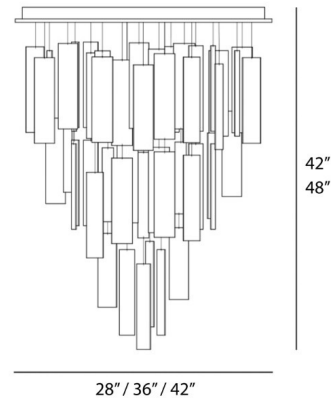

### Description

Movimento Round Chandelier, designed by Ridgely Studio Works, is composed of hand cut White Art glass panels with Brushed Steel or Polished Steel edges. The illusion of floating glass give the fixture a whimsical feel. Canopy comes in white. Available in small, medium, and large sizes. Fixed length. CSA listed. ETL listed.

### Specifications

COLOR	White Art
BODY FINISH	Brushed Steel
WATTAGE	12W
DIMMER	Low Voltage Electronic
DIMENSIONS	28"W x 42"H
INTEGRATED LED MODULE	4 x LED/3W/120V LED
COUNTRY OF ORIGIN	Canada

CLICK TO VIEW PRODUCT