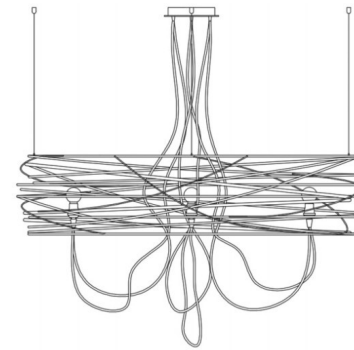

By Ridgely Studio Works

Description

Spiral Nest Chandelier, designed by Ridgely Studio Works, is inspired by a sketch in the artists note book. Composed of hand rolled steel rods in various thicknesses skillfully welded together. Nest is slightly different and although similar, no two are identical. Available with a cord in Black or White and rods in Gloss Black, Gunmetal Grey, Brushed Brass, Bronze, Copper, or Nickel in small, medium, and large sizes.. Comes with 4 feet of cable to customize length. ETL and CSA listed.

Shown in gloss black / black

28" / 36" / 42"

Specifications

COLOR Black
BODY FINISH Gloss Black
WATTAGE 300W
DIMMER Standard 120V
DIMENSIONS 48"L x 28"W x 10"H
BULB NOT INCLUDED 5 x G12/Candelabra (E12)/60W/120V Incandescent
COUNTRY OF ORIGIN Canada