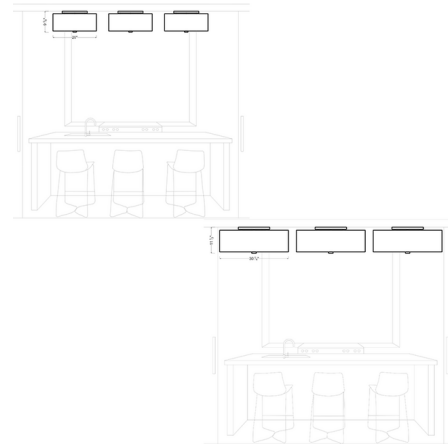

By Visual Comfort Studio

Description

The Lennon Semi Flush Ceiling Light features a Sunset Gold finish with a Cream linen shade, a Satin Nickel finish with a White shantung linen shade, or an Oil Rubbed Bronze finish with an Ivory linen shade. Two sizes available. 75 watt max 120 volt medium base bulbs are required, but not included. Small: 20 inch width x 9.5 inch height. Large: 30.25 inch width x 11.5 inch height. ETL listed.

Shown in sunset gold

Specifications

COLOR	N/A
BODY FINISH	Sunset Gold
WATTAGE	159W
DIMMER	Standard 120V
DIMENSIONS	20"W x 9.5"H
BULB NOT INCLUDED	3 x A19/Medium (E26)/53W/120V Incandescent
COUNTRY OF ORIGIN	China