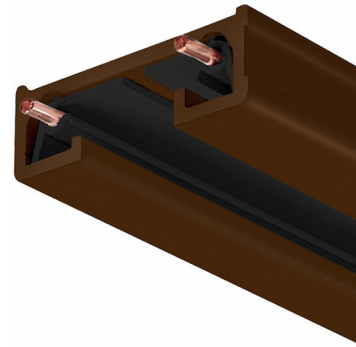

Lightology

lightology.com
866-954-4489
05-18-26

Project: _____

Company: _____

Location: _____ Fixture Type: _____

SPEC #: **JUN461035**

Approved On: _____ Approved By: _____

Trac-Lites 1-Circuit Track 120V By Juno Lighting

Description

Trac-Lites 120 Volt Track features low-profile, single circuit track sections for surface or pendant mounting. Extruded aluminum with thermoplastic insulator and injection molded polycarbonate dead-end with set screw. Available in 2, 4, 6, and 8 foot lengths in White, Silver, Black or Bronze finish options. 2 Foot: 19 7/8 inch actual length. 4 Foot: 43 7/8 inch actual length. 6 Foot: 67 7/8 inch actual length. 8 Foot: 91 7/8 inch actual length. For use with Juno Lighting Trac-Lites and Trac-Master trac fixtures, sold separately. UL listed.

Shown in bronze

Specifications

COLOR	N/A
BODY FINISH	Bronze
WATTAGE	N/A
DIMMER	N/A
DIMENSIONS	91.88"L x 2.38"W x 0.5"H
BULB	N/A

CLICK TO VIEW PRODUCT

Notes: