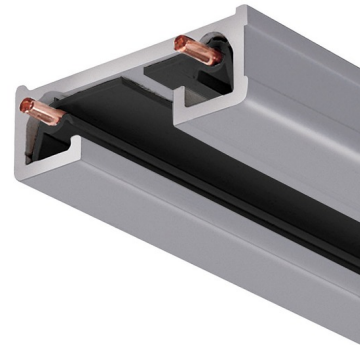

Lightology

lightology.com
866-954-4489
04-27-26

Project: _____
Company: _____
Location: _____ Fixture Type: _____
SPEC #: **JUN461041**
Approved On: _____ Approved By: _____

Trac-Lites 1-Circuit Track 120V

By Juno Lighting

Description

Trac-Lites 120 Volt Track features low-profile, single circuit trac sections for surface or pendant mounting. Extruded aluminum with thermoplastic insulator and injection molded polycarbonate dead-end with set screw. Available in 2, 4, 6, and 8 foot lengths in White, Silver, Black or Bronze finish options. 2 Foot: 19 7/8 inch actual length. 4 Foot: 43 7/8 inch actual length. 6 Foot: 67 7/8 inch actual length. 8 Foot: 91 7/8 inch actual length. For use with Juno Lighting Trac-Lites and Trac-Master trac fixtures, sold separately. UL listed.

Shown in silver

Specifications

COLOR	N/A
BODY FINISH	Silver
WATTAGE	N/A
DIMMER	N/A
DIMENSIONS	19.88"L x 2.38"W x 0.5"H
BULB	N/A

CLICK TO VIEW PRODUCT

Notes: