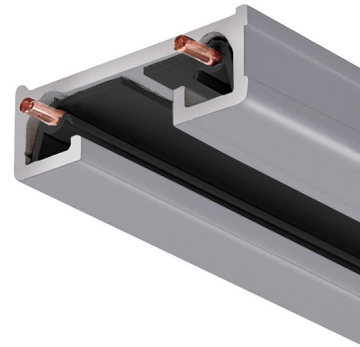

Lightology

lightology.com
866-954-4489
06-15-26

Project: _____
Company: _____
Location: _____ Fixture Type: _____
SPEC #: **JUN461041**
Approved On: _____ Approved By: _____

Trac-Lites 1-Circuit Track 120V By Juno Lighting

Description

Trac-Lites 120 Volt Track features low-profile, single circuit trac sections for surface or pendant mounting. Extruded aluminum with thermoplastic insulator and injection molded polycarbonate dead-end with set screw. Available in 2, 4, 6, and 8 foot lengths in White, Silver, Black or Bronze finish options. 2 Foot: 19 7/8 inch actual length. 4 Foot: 43 7/8 inch actual length. 6 Foot: 67 7/8 inch actual length. 8 Foot: 91 7/8 inch actual length. For use with Juno Lighting Trac-Lites and Trac-Master trac fixtures, sold separately. UL listed.

Shown in silver

Specifications

COLOR	N/A
BODY FINISH	Silver
WATTAGE	N/A
DIMMER	N/A
DIMENSIONS	19.88"L x 2.38"W x 0.5"H
BULB	N/A

CLICK TO VIEW PRODUCT

Notes: