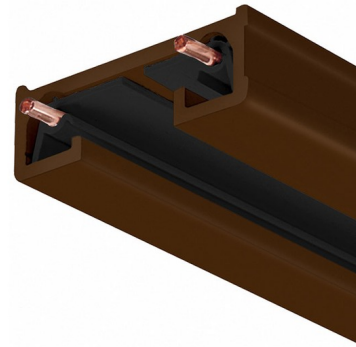

Lightology

lightology.com
866-954-4489
05-24-26

Project: _____
Company: _____
Location: _____ Fixture Type: _____
SPEC #: **JUN461042**
Approved On: _____ Approved By: _____

Trac-Lites 1-Circuit Track 120V By Juno Lighting

Description

Trac-Lites 120 Volt Track features low-profile, single circuit track sections for surface or pendant mounting. Extruded aluminum with thermoplastic insulator and injection molded polycarbonate dead-end with set screw. Available in 2, 4, 6, and 8 foot lengths in White, Silver, Black or Bronze finish options. 2 Foot: 19 7/8 inch actual length. 4 Foot: 43 7/8 inch actual length. 6 Foot: 67 7/8 inch actual length. 8 Foot: 91 7/8 inch actual length. For use with Juno Lighting Trac-Lites and Trac-Master trac fixtures, sold separately. UL listed.

Shown in bronze

Specifications

COLOR	N/A
BODY FINISH	Bronze
WATTAGE	N/A
DIMMER	N/A
DIMENSIONS	19.88"L x 2.38"W x 0.5"H
BULB	N/A

CLICK TO VIEW PRODUCT

Notes: